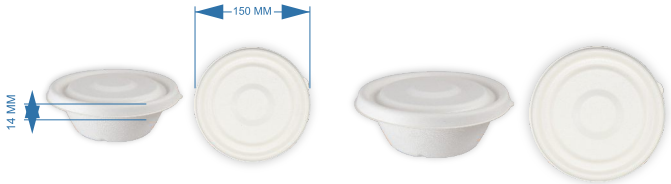

## 3 Compartment Meal Tray Lid

E3CMTL / 25 x 32 = 800 Pieces

3 Compartment Meal Tray Lid  
E3CMTL

## 500ml Bowl

E500B / 50 x 36 = 1800 Pieces

500 ML Bowl  
E500B

## 500ml Bowl Lid

E500BL / 50 x 36 = 1800 Pieces

500 ML Bowl Lid  
E500BL